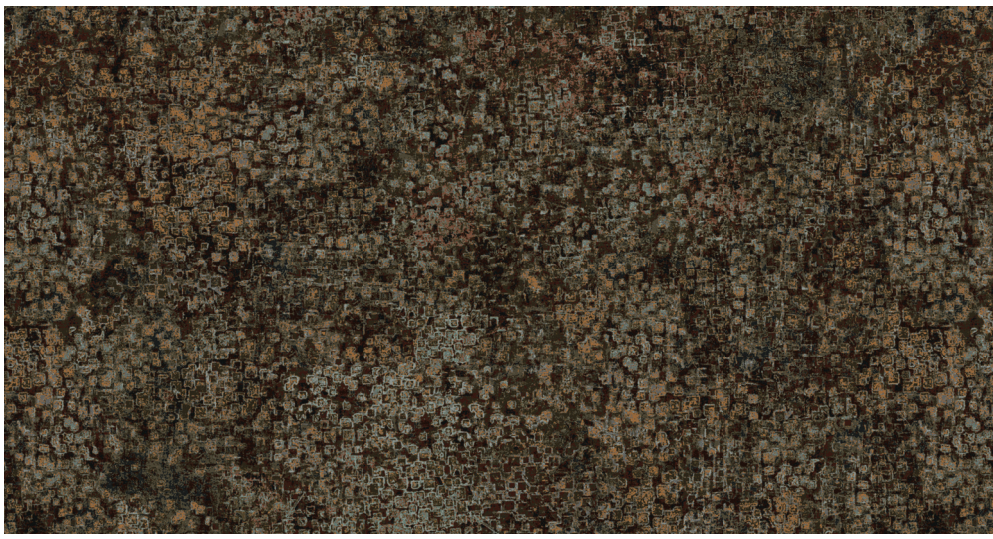

Spirited

by Elise Genest

DP24640-12 | Spirited Panel | Beige Multi

DP24642-14 | Painterly Texture | Tan Multi

24646-68 | Calcite Texture | Dark Teal

DP24642-30 | Painterly Texture | Brown Multi

24645-36 | Painted Canvas Texture | Brown

24643-64 | Horse Toile | Light Teal.tif

DP24641-12 | Spirited Border Stripe | Beige Multi

24646-36 | Calcite Texture | Dark Brown

24645-34 | Painted Canvas Texture | Rust

24643-12 | Horse Toile | Beige

24644-14 | Hoof Texture | Tan

Spirited by Elise Genest

Spirited, a new collection created by Elise Genest, painter and photographer extraordinaire. Elise is renowned for her magnificent portraits that capture the spirit and majesty of the Iberian horses she is so passionate about. Their theatrical personality and expressiveness are an inexhaustible source of inspiration. Her talent is showcased in the exquisite panel and border stripe. A selection of elegant textures that reflect her unique style complement the focal prints. A selection of Toscana prints complete the group. Share the passion of Spirited!